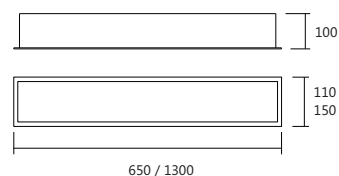

Embutido Magnum Retangular Perfil Recuado

Código	med. (mm)	nicho (mm)	quant. / lâmp.
EB 3606/65F	60 x 625 x 60	40 x 600 x 60	1 T5 14W
EB 3606/125F	60 x 1225 x 60	40 x 1195 x 60	1 T5 28W
EB 3608/65F	80 x 650 x 70	60 x 625 x 70	1 T8 LED 60 cm
EB 3608/125F	80 x 1280 x 70	60 x 1255 x 70	1 T8 LED 120 cm
EB 3610/65F	110 x 650 x 100	85 x 625 x 100	2 T8 LED 60 cm
EB 3610/125F	110 x 1300 x 100	85 x 1275 x 100	2 T8 LED 120 cm
EB 3615/65F	150 x 650 x 100	125 x 625 x 100	4 T8 LED 60 cm
EB 3615/125F	150 x 1300 x 100	125 x 1275 x 100	4 T8 LED 120 cm
EB 3616/90F	160 x 900 x 100	135 x 870 x 100	4 T8 LED 60 cm / GU 10
EB 3616/150F	160 x 1500 x 100	135 x 1470 x 100	4 T8 LED 120 cm / GU 10
EB 3620/90F	200 x 900 x 100	175 x 870 x 100	4 T8 LED 60 cm / PAR 20
EB 3620/150F	200 x 1500 x 100	175 x 1470 x 100	4 T8 LED 120 cm / PAR 20
EB 3621/90F	200 x 900 x 100	175 x 870 x 100	4 T8 LED 60 cm / AR 70
EB 3621/150F	200 x 1500 x 100	175 x 1470 x 100	4 T8 LED 120 cm / AR 70

EB 3610 - EB 3615