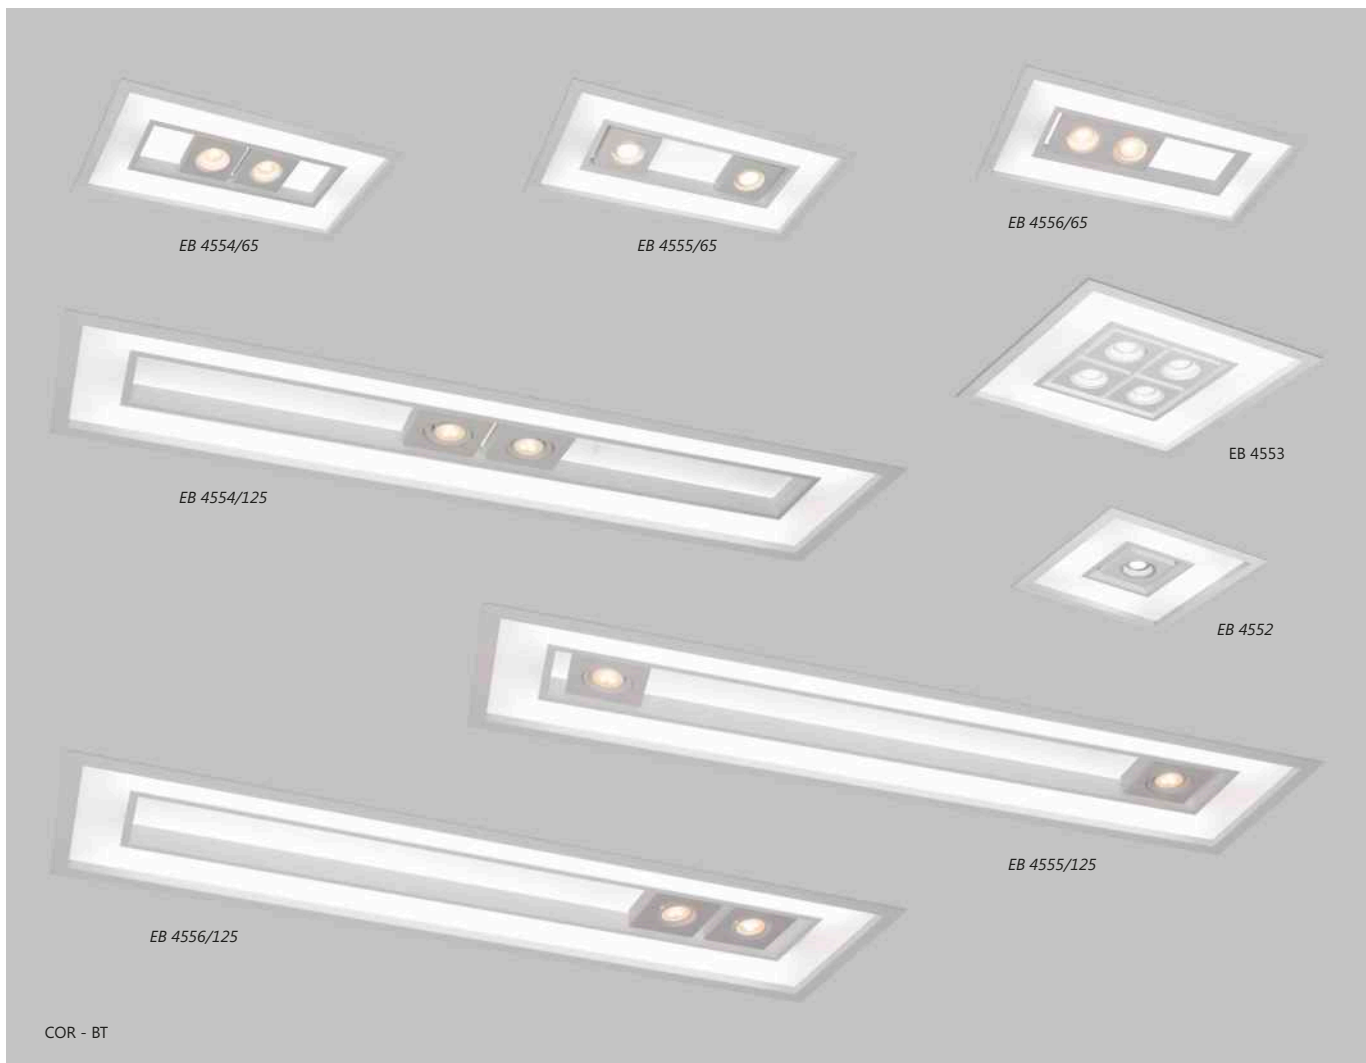

COR - BT

Linha Focus Embutido

Iluminação: Direta

Materiais: Alumínio / Acrílico

Embutido Quadrado

Código	medida (mm)	Nicho	quant. / lâmp.
EB 4552/32	320 x 320 x 100	295 x 295 x 100	4 E27 + 01 GU10 / Central
EB 4552/38	380 x 380 x 100	355 x 355 x 100	4 E27 + 01 GU10 / Central
EB 4552/50	500 x 500 x 100	475 x 475 x 100	8 E27 + 01 GU10 / Central
EB 4553/50	500 x 500 x 100	475 x 475 x 100	8 E27 + 04 Gu10 / Central

Embutido Retangular

EB 4554/65F	325 x 650 x 100	305 x 632 x 100	4 T8 60 cm + 02 GU10 / Central
EB 4554/125F	325 x 1260 x 100	305 x 1235 x 100	4 T8 120 cm + 02 Gu10 / Central
EB 4555/65F	325 x 650 x 100	305 x 632 x 100	4 T8 60 cm + 02 GU10 / 2 Lados
EB 4555/125F	325 x 1260 x 100	305 x 1235 x 100	4 T8 120 cm + 02 GU10 / 2 Lados
EB 4556/65F	325 x 650 x 100	305 x 632 x 100	4 T8 60 cm + 02 GU10 / 1 Lado
EB 4556/125F	325 x 1260 x 100	305 x 1235 x 100	4 T8 120 cm + 02 Gu10 / 1 Lado

Acabamentos: G1

Grupo 1 (G1) - BT / PT / MR-T / ND-B / FN-F

Obs.: Somente lâmpadas LED.

Brilhante Fosca Texturizadas