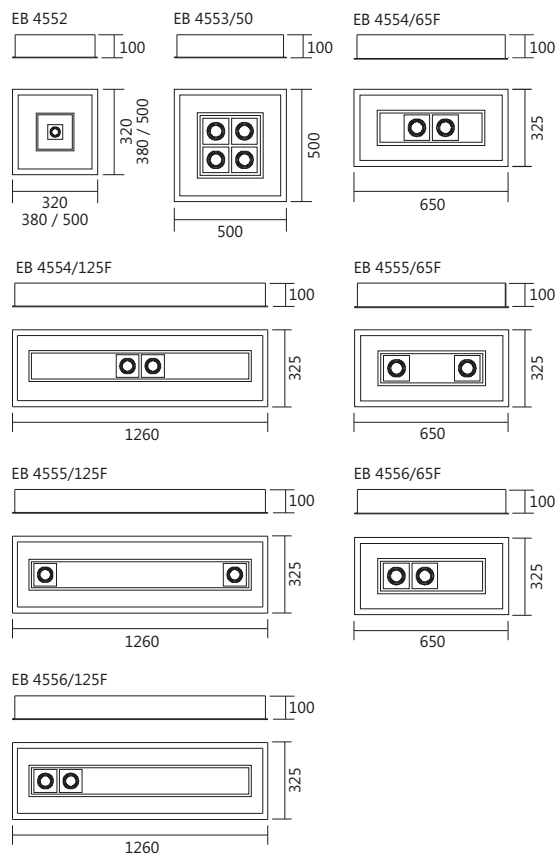

COR - BT

Linha Focus Embutido

Iluminação: Direta

Materiais: Alumínio / Acrílico

Embutido Quadrado

Código	medida (mm)	Nicho	quant. / lâmp.
EB 4552/32	320 x 320 x 100	295 x 295 x 100	4 E27 + 01 GU10 / Central
EB 4552/38	380 x 380 x 100	355 x 355 x 100	4 E27 + 01 GU10 / Central
EB 4552/50	500 x 500 x 100	475 x 475 x 100	8 E27 + 01 GU10 / Central
EB 4553/50	500 x 500 x 100	475 x 475 x 100	8 E27 + 04 Gu10 / Central

Embutido Retangular

EB 4554/65F	325 x 650 x 100	305 x 632 x 100	4 T8 60 cm + 02 GU10 / Central
EB 4554/125F	325 x 1260 x 100	305 x 1235 x 100	4 T8 120 cm + 02 Gu10 / Central
EB 4555/65F	325 x 650 x 100	305 x 632 x 100	4 T8 60 cm + 02 GU10 / 2 Lados
EB 4555/125F	325 x 1260 x 100	305 x 1235 x 100	4 T8 120 cm + 02 GU10 / 2 Lados
EB 4556/65F	325 x 650 x 100	305 x 632 x 100	4 T8 60 cm + 02 GU10 / 1 Lado
EB 4556/125F	325 x 1260 x 100	305 x 1235 x 100	4 T8 120 cm + 02 Gu10 / 1 Lado

Acabamentos: G1

Grupo 1 (G1) - BT / PT / MR-T / ND-B / FN-F

Obs.: Somente lâmpadas LED.

Brilhante Fosca Texturizadas