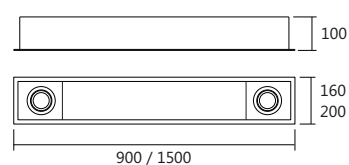

EB 3716 - EB 3720 - EB 3721