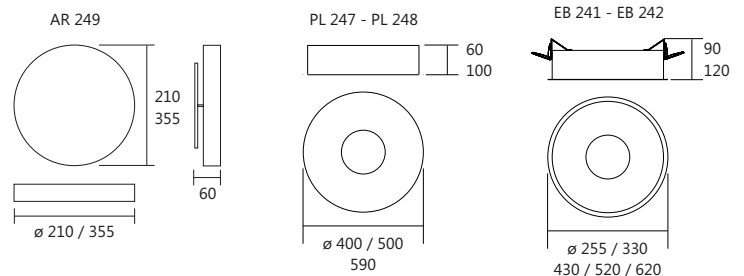

Acabamentos: G1 / G2

Grupo 1 (G1) - Externo e Interno: - BT / PT / MR-T / ND-B / FN-F

Grupo 2 (G2)

Externo: - BT / ND-B / FN-F / MR-T / PT / AZ-F / VM-F / AM-F / RS-F / LR-F / VD-F / CB-M / AV-M / MT-M / CP-M

Interno: - BR-F / AZ-F / VM-F / AM-F / RS-F / LR-F / VD-F / CB-M / AV-M / MT-M / CP-M

Brilhantes

Texturizadas

Metálicas