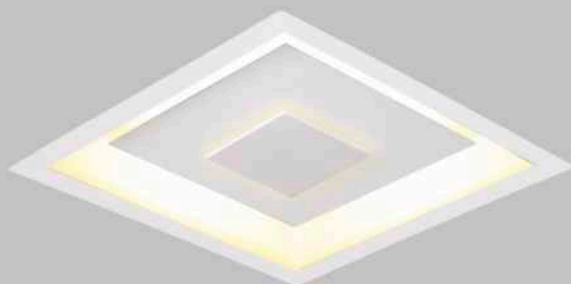

PL 281/40 - BT

PL 281/50 - PT-CB-M

EB 280/40 - BT

Linha Drones Quadrada

Iluminação: Indireta
Materiais: Alumínio

Embutido Quadrado

Cód.	medida (mm)	Nicho	lâmp.
EB 280/25	250 x 250 x 70	217 x 217 x 80	2 G9
EB 280/32	320 x 320 x 70	280 x 280 x 80	2 G9
EB 280/40	380 x 380 x 70	345 x 345 x 80	4 G9
EB 280/40E	380 x 380 x 80	345 x 345 x 90	2 E27/mini
EB 280/50	500 x 500 x 70	467 x 467 x 80	4 G9
EB 280/50E	500 x 500 x 80	467 x 467 x 90	4 E27/mini
EB 280/65	650 x 650 x 70	614 x 614 x 80	6 G9
EB 280/65E	650 x 650 x 80	614 x 614 x 90	8 E27/mini