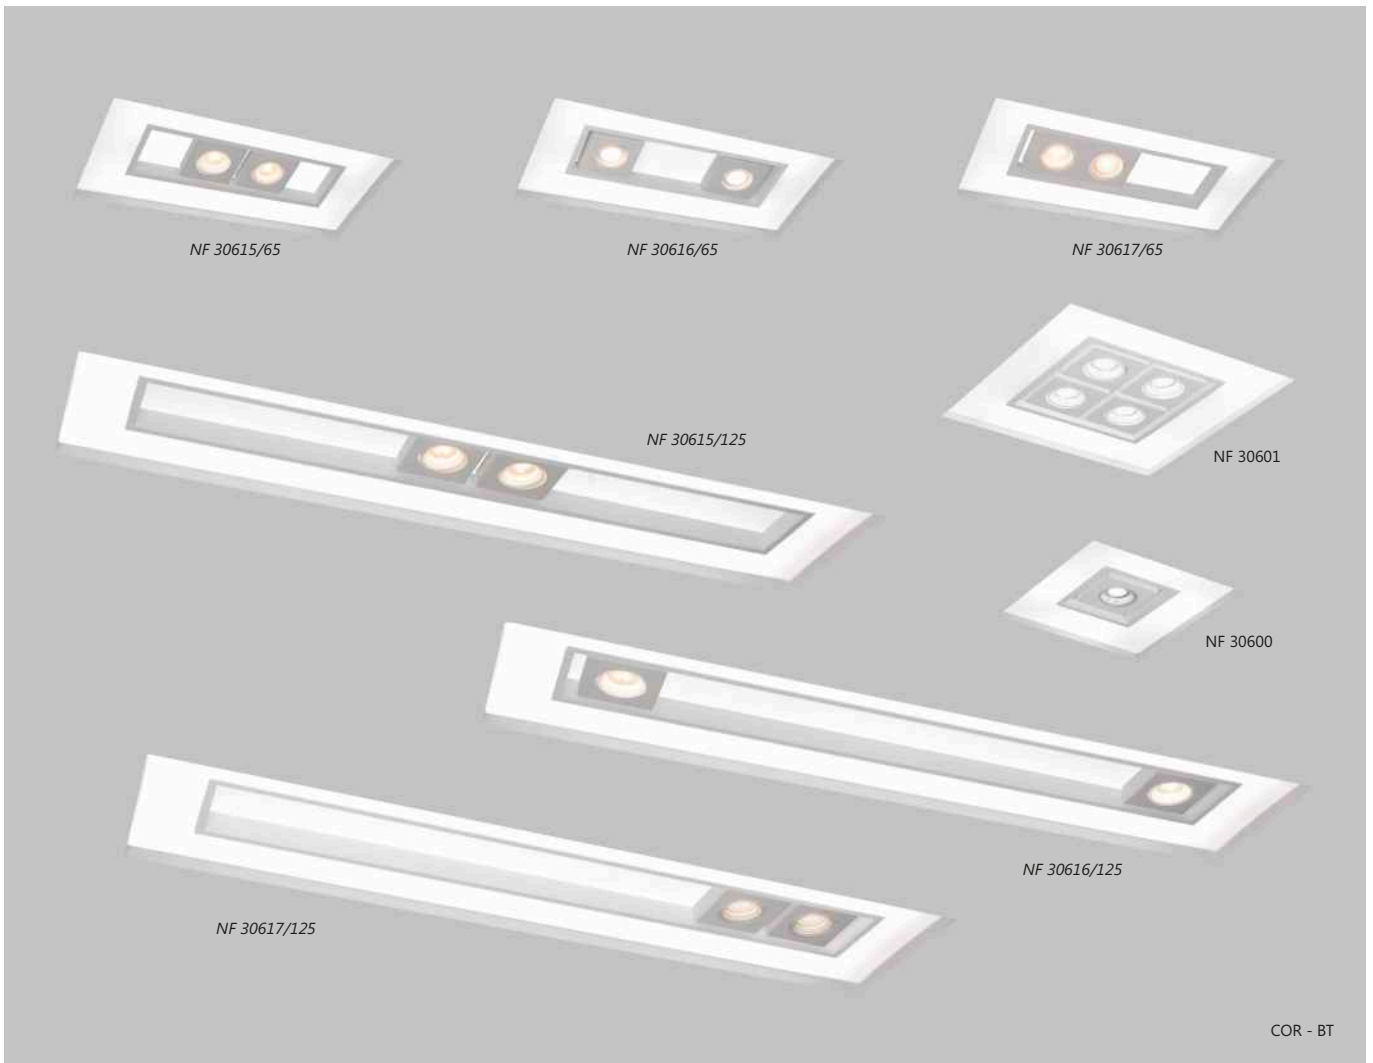

Linha Focus No Frame

Iluminação: Direta
Materiais: Alumínio / Acrílico

No Frame Quadrado

Código	medida (mm)	Nicho	quant. / lâmp.
NF 30600/30	290 x 290 x 100	300 x 300 x 100	4 E27 + 01 GU10 / Central
NF 30600/38	350 x 350 x 100	360 x 360 x 100	4 E27 + 01 GU10 / Central
NF 30600/50	470 x 470 x 100	480 x 480 x 100	8 E27 + 01 GU10 / Central
NF 30601/50	470 x 470 x 100	480 x 475 x 100	8 E27 + 04 Gu10 / Central

No Frame Retangular

NF 30615/65F	290 x 650 x 100	300 x 660 x 100	4 T8 60 cm + 02 GU10 / Central
NF 30615/125F	290 x 1250 x 100	300 x 1260 x 100	4 T8 120 cm + 02 Gu10 / Central
NF 30616/65F	290 x 650 x 100	300 x 660 x 100	4 T8 60 cm + 02 GU10 / 2 Lados
NF 30616/125F	290 x 1250 x 100	300 x 1260 x 100	4 T8 120 cm + 02 GU10 / 2 Lados
NF 30617/65F	290 x 650 x 100	300 x 660 x 100	4 T8 60 cm + 02 GU10 / 1 Lado
NF 30617/125F	290 x 1250 x 100	300 x 1260 x 100	4 T8 120 cm + 02 Gu10 / 1 Lado

Acabamentos: G1

Grupo 1 (G1) - BT / PT / MR-T / ND-B / FN-F

Obs.: Somente lâmpadas LED.

Brilhante Fosca Texturizadas