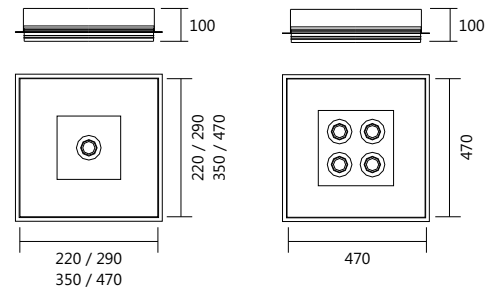

Acabamentos: G1

Grupo 1 (G1) - BT / PT / MR-T / ND-B / FN-F

Obs. 1: Chapas internas somente BT / PT

Obs. 2: Somente lâmpadas LED.

EB 30080/22/29/34/50
EB 30081/22/29/34/50
EB 30082/22/29/34/50

EB 30080/54
EB 30081/54 - EB 30082/54

EB 30090/79/139