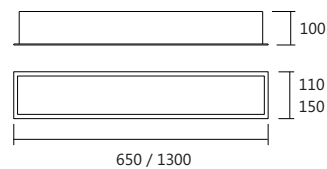

Acabamentos: G1

Grupo 1 (G1) - BT / PT / MR-T / ND-B / FN-F

Obs. 1: Chapas internas somente BT / PT

Obs. 2: Somente lâmpadas LED.

EB 3710 - EB 3715